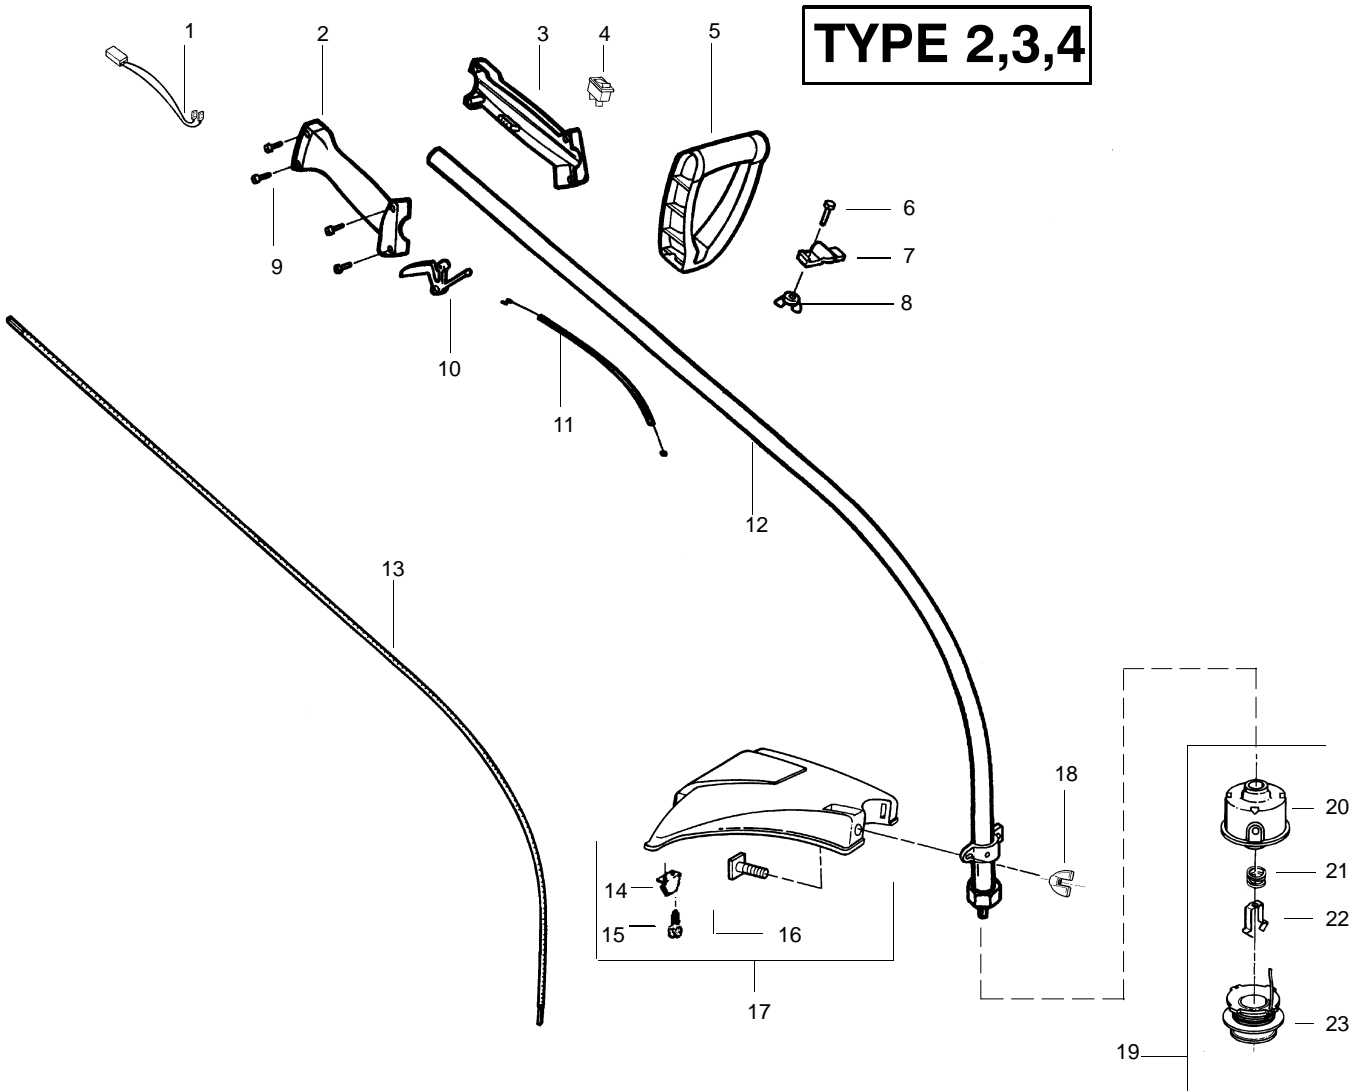

Ref.	Part No.	Description	Ref.	Part No.	Description
1.	530054183	Ass'y.-Wire	19.	538248285	Cutting Head (Incl. 20-24)
2.	530038581	Throttle Hsg. (Right)	20.	530069690	Hub Ass'y.
3.	530095382	Throttle Hsg. (Left)	21.	530401464	Spring-Compression
4.	530069572	Kit-Switch	22.	530401466	Clip-Retainer
5.	530038708	Assist Handle	23.	530401467	Screw w/Washer-Head
6.	530015820	Bolt	24.	538248287	Spool w/Line
7.	530094742	Clamp-Handle			
8.	530016118	Wingnut			
9.	530016273	Screw-Throttle Hsg.			
10.	530038682	Trigger			
11.	530071548	Kit-Throttle			
12.	530071425	Kit-Drive Shaft Hsg. Ass'y			
13.	530095613	Drive Shaft-45"			
14.	530052287	Line Limiter			
15.	530015966	Screw-Line Limiter			
16.	530015820	Bolt			
17.	530069686	Kit-Shield Ass'y. (Incl. 14, 15, 16 & 18)			
18.	530016118	Wingnut			
				Not Shown	
				-	Operator Manual
				530163337	Scan
				530163334	Euro

Ref.	Part No.	Description	Ref.	Part No.	Description
1.	530054183	Ass'y. - Wire	19.	530095968	Cutting Head (Incl. 20-23)
2.	530038581	Throttle Hsg. (Right)	20.	530095770	Hub Ass'y.
3.	530095382	Throttle Hsg. (Left)	21.	530401958	Spring - Compression
4.	530069572	Kit - Switch	22.	530401957	Clip - Retainer
5.	530038708	Assist Handle	23.	530095434	Spool w/Line
6.	530015820	Bolt			
7.	530094742	Clamp - Handle			
8.	530016152	Wingnut			
9.	530016273	Screw - Throttle Hsg.			
10.	530038682	Trigger			
11.	530071548	Kit - Throttle			
12.	530071313	Kit - Drive Shaft Hsg. Ass'y			
13.	530095613	Drive Shaft - Flex - 45"			
14.	530052286	Line Limiter			
15.	530015886	Screw - Line Limiter			
16.	530015820	Bolt			
17.	530069759	Kit - Shield Ass'y. (Incl. 14, 15, 16 & 18)			
18.	530091373	Wingnut			
				Not Shown	
				-	Operator Manual
				530163337	Scan
				530163334	Euro
				530056462	Decal - Shaft Warning