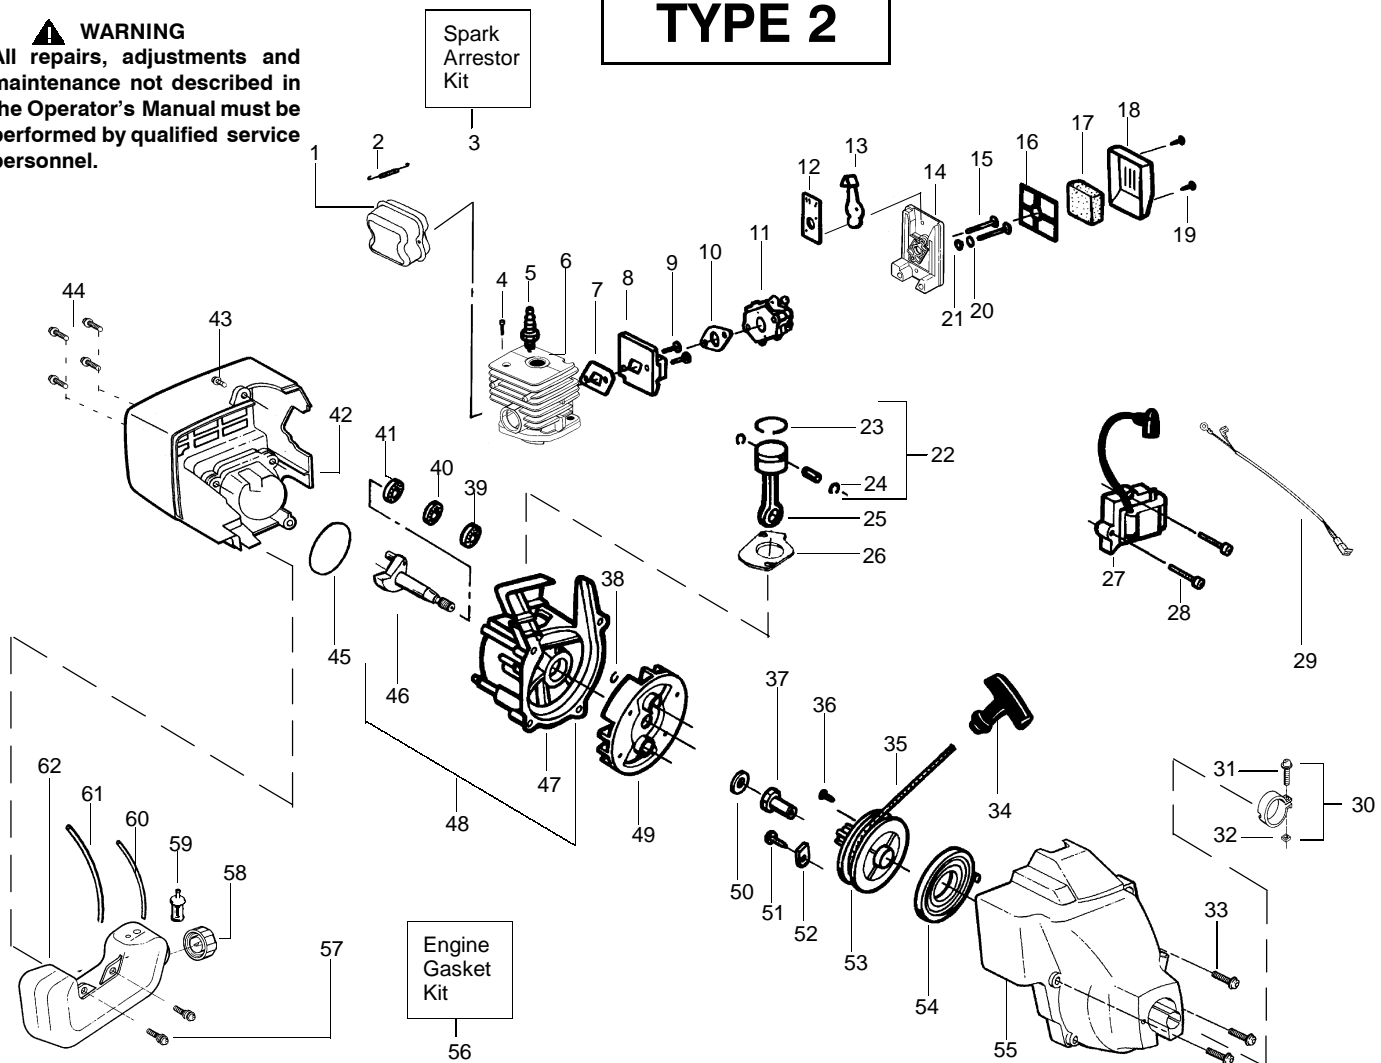

TYPE 2

⚠ WARNING
All repairs, adjustments and maintenance not described in the Operator's Manual must be performed by qualified service personnel.

Ref.	Part No.	Description	Ref.	Part No.	Description	Ref.	Part No.	Description
1.	530069660	Kit - Muffler (incl. 2)	23.	530055120	Ring-Piston	45.	530071363	O-Ring-C'case (kit)
2.	530042088	Spring-Muffler	24.	530015162	Retainer-Piston Pin	46.	530054753	Assy-Crankshaft
3.	530069380	Kit-Spark Arrestor	25.	530069945	Assy-Connecting Rod	47.	530071627	Kit-Crankcase (Incl. 39-41)
4.	530015953	Screw-Cylinder	26.	530071363	Gasket-Cylinder (kit)	48.	530071624	Assy-C'case & C'shaft (Incl. 38,46,47)
5.	Champion	Spark Plug (RCJ 6Y)	27.	530039163	Module-Ignition	49.	530069886	Assy-Flywheel
6.	530012416	Cylinder	28.	530016357	Screw	50.	530015828	Washer-Flat
7.	530071363	Gasket-Cyl/Carb.(kit)	29.	530049018	Assy-Switch Wire	51.	530015775	Screw
8.	530056403	Adaptor-Carb.	30.	530056365	Assy-Nose Cone Clamp (Incls. 31 & 32)	52.	530027523	Retainer
9.	530016014	Screw	31.	530016381	Screw-Nose Cone	53.	530069400	Kit-Starter Pulley (Incl. 36)
10.	530071363	Gasket-Carb.(kit)	32.	530016382	Nut-Nose Cone	54.	530042085	Spring-Starter
11.	530071630	Kit - Carburetor Ass'y (C1U-W7D)	33.	530015810	Screw	55.	530054319	Assy-Fan Hsg.
12.	530038747	Plate-Choke Mounting	34.	530027569	Handle-Starter	56.	530071363	Kit-Engine Gasket (Incl. 7,10,26,45)
13.	530038686	Shutter-Choke	35.	530069232	Kit - Rope	57.	530016379	Retainer-Fuel Tank
14.	530052431	Box-Air	36.	530016080	Screw	58.	530014347	Assy-Fuel Cap w/ret.
15.	530016353	Screw	37.	530038604	Coupling-Drive	59.	530095646	Assy-Fuel Pickup
16.	530036569	Plate - Filter Support	38.	530015941	Retain. Ring-C'shaft	60.	530069247	Kit-Fuel Line (Small)
17.	530036575	Foam-Air Filter	39.	530055728	Bearing-Outer	61.	530069216	Kit-Fuel Line (Large)
18.	530036568	Cover-Air Filter	40.	530071615	Kit-C'case Seal	62.	530049296	Assy-Fuel Tank (Incl. cap, fuel line, filter)
19.	530016349	Screw	41.	530032125	Bearing-Inner			
20.	530015852	Spacer-Choke	42.	530056548	Shroud-Rear			
21.	530015254	Washer	43.	530015934	Screw			
22.	530071357	Kit - Piston (Incl. 23, 24 & Pin)	44.	530015810	Screw			

↙ = NEW PART NUMBER FOR THIS IPL   ★ = REFER TO THE SERVICE REFERENCE INDICATED FOR MORE INFORMATION. (LOCATED AT END OF IPL)