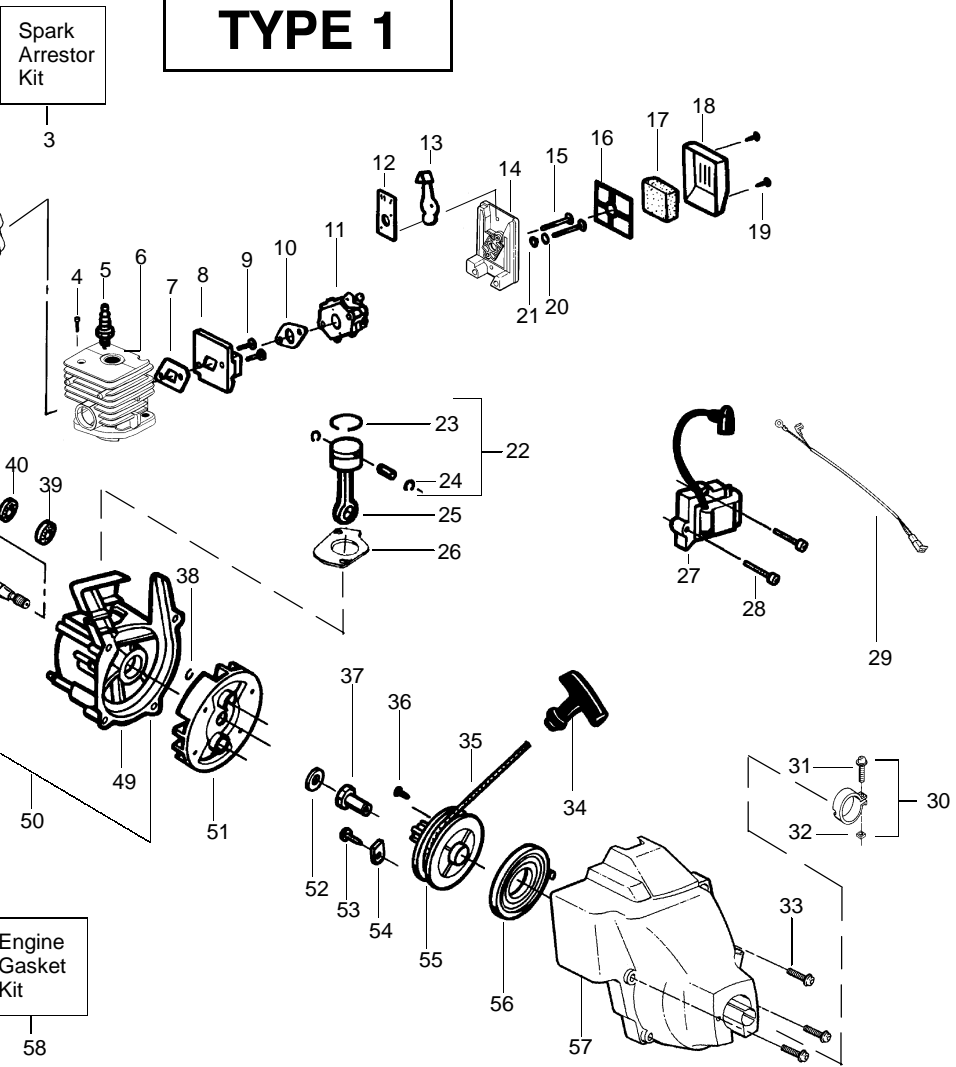

⚠ WARNING
All repairs, adjustments and maintenance not described in the Operator's Manual must be performed by qualified service personnel.

Ref.	Part No.	Description	Ref.	Part No.	Description	Ref.	Part No.	Description
1.	530069660	Kit - Muffler (incl. 2)	23.	530036404	Ring-Piston	46.	530037045	Guard-Muffler
2.	530042088	Spring-Muffler	24.	530015162	Retainer-Piston Pin	47.	530069616	O-Ring-C'case (kit)
3.	530069380	Kit-Spark Arrestor	25.	530069615	Assy-Connecting Rod	48.	530054753	Assy-Crankshaft
4.	530015953	Screw-Cylinder	26.	530069616	Gasket-Cylinder (kit)	49.	530071627	Kit-Crankcase (Incl. 39-41)
5.	Champion	Spark Plug (RCJ 6Y)	27.	530039163	Module-Ignition	50.	530071360	Assy-C'case & C'shaft (Incl. 38,48,49)
6.	530069619	Kit - Cylinder	28.	530015954	Screw	51.	530069886	Assy-Flywheel
7.	530069616	Gasket-Cyl/Carb.(kit)	29.	530049018	Assy-Switch Wire	52.	530015828	Washer-Flat
8.	530047659	Adaptor-Carb.	30.	530056365	Assy-Nose Cone Clamp (Incls. 31 & 32)	53.	530015775	Screw
9.	530016014	Screw	31.	530016381	Screw-Nose Cone	54.	530027523	Retainer
10.	530069616	Gasket-Carb.(kit)	32.	530016382	Nut-Nose Cone	55.	530069400	Kit-Starter Pulley (Incl. 36)
11.	---	Kit - Carburetor Ass'y (WA-226) (C1U-W7D)	33.	530015810	Screw	56.	530042085	Spring-Starter
12.	530038747	Plate-Choke Mounting	34.	530027569	Handle-Starter	57.	530054319	Assy-Fan Hsg.
13.	530038686	Shutter-Choke	35.	530069232	Kit - Rope	58.	530069616	Kit-Engine Gasket (Incl. 7,10,26,47)
14.	530052431	Box-Air	36.	530016080	Screw	59.	530016379	Retainer-Fuel Tank
15.	530016353	Screw	37.	530038604	Coupling-Drive	60.	530014347	Assy-Fuel Cap w/ret.
16.	530036569	Plate - Filter Support	38.	530015941	Retain. Ring-C'shaft	61.	530095646	Assy-Fuel Pickup
17.	530036575	Foam-Air Filter	39.	530055728	Bearing-Outer	62.	530069247	Kit-Fuel Line (Small)
18.	530036568	Cover-Air Filter	40.	530071615	Kit-C'case Seal	63.	530069216	Kit-Fuel Line (Large)
19.	530015880	Screw	41.	530032125	Bearing-Inner	64.	530049296	Assy-Fuel Tank (Incl. cap, fuel line, filter)
20.	530015852	Spacer-Choke	42.	530054295	Shroud-Rear			
21.	530015254	Washer	43.	530015934	Screw			
22.	530069621	Kit - Piston (Incl. 23, 24 & Pin)	44.	530015810	Screw			
			45.	530015675	Screw			

↙ = NEW PART NUMBER FOR THIS IPL   ★ = REFER TO THE SERVICE REFERENCE INDICATED FOR MORE INFORMATION. (LOCATED AT END OF IPL)