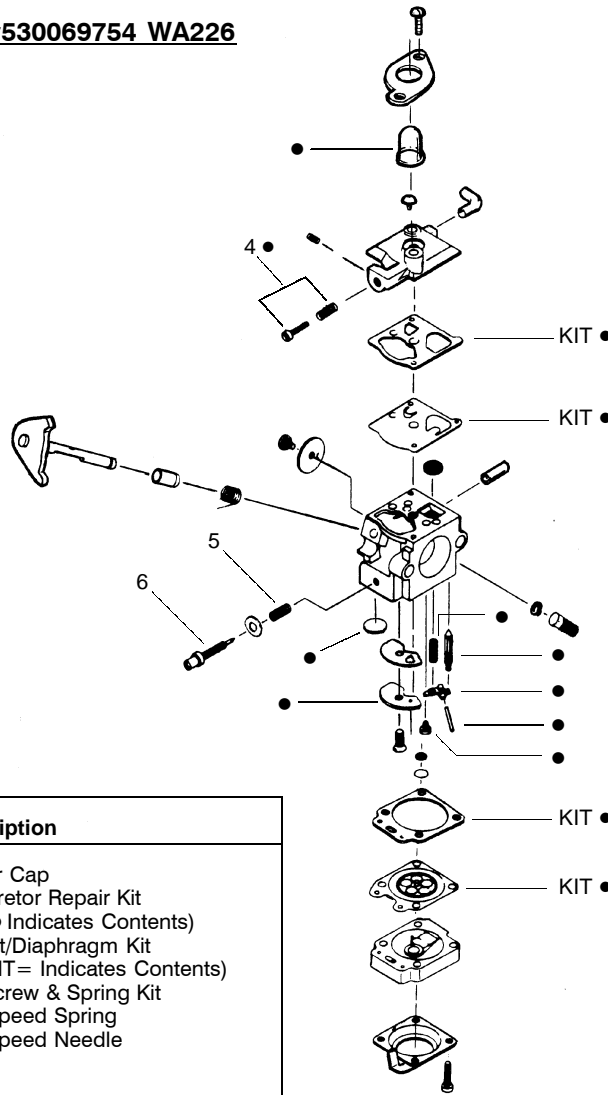

Carburetor Assembly #530069754 WA226

Carb.
Repair
Kit

Gasket/
Diaph.
Kit

2

3

Ref.	Part No.	Description
1.	530038403	Limiter Cap
2.	530069838	Carburetor Repair Kit (● Indicates Contents)
3.	530069844	Gasket/Diaphragm Kit (KIT= Indicates Contents)
4.	530035296	Idle Screw & Spring Kit
5.	530035342	Low Speed Spring
6.	530035341	Low Speed Needle

Kit - Carburetor Assembly No. 530071630 - C1U-W7D

Note: No Repair kits are available for this carburetor, please order the complete assembly part number 530-071630 (C1U-W7D)